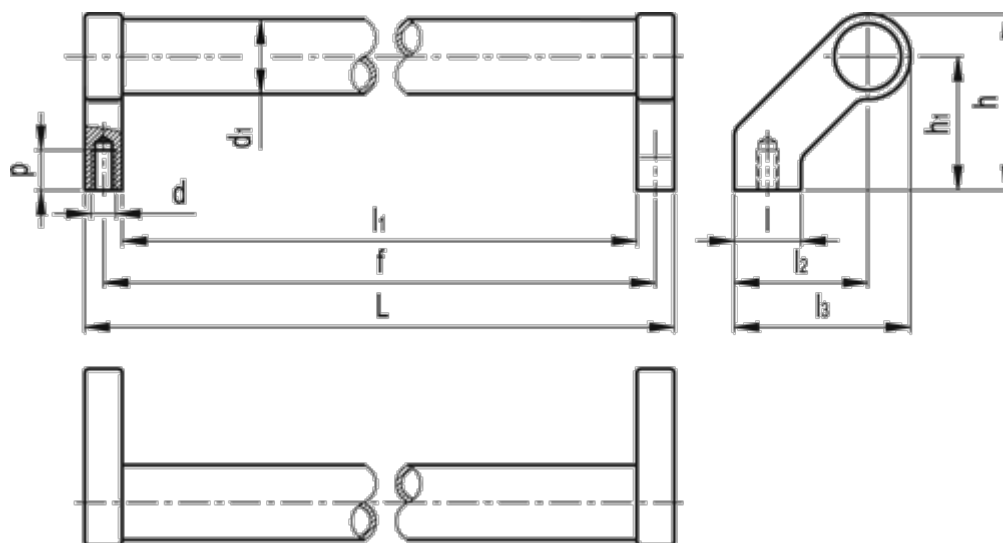

Article number: 201077400

Description: E+G Handle GN 333-30-400-A-EL

## Measures

$d$  = M8  
 $d_1$  = 28  
 $f \pm 0.5$  = 400  
 $h$  = 68  
 $h_1$  = 51  
 $L$  = 417  
 $l_1$  = 383  
 $l_2$  = 51

$l_3$  = 68  
 $p$  = 15  
Weight (g) = -